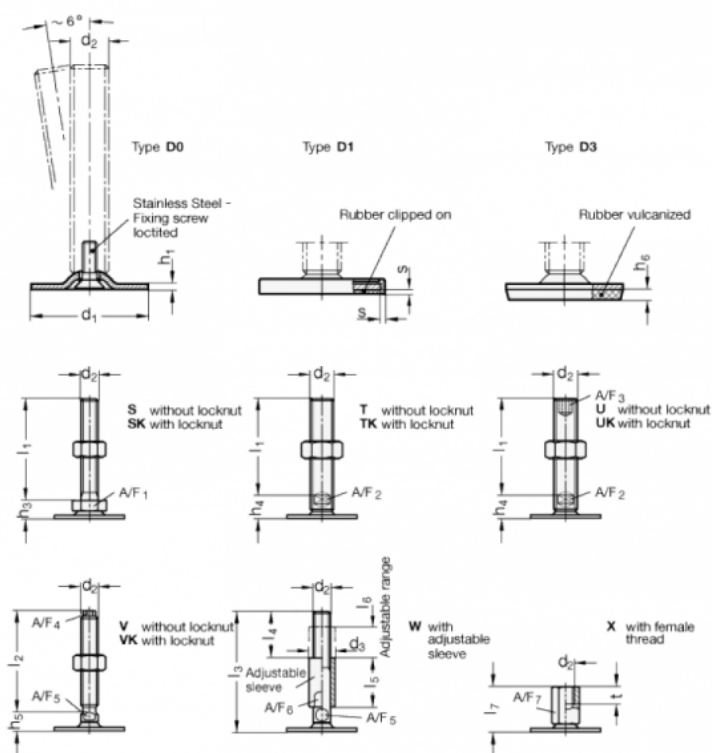

Data Sheet

Article number: 204180M16150D3UK

Description: E+G levelling foot
GN 41-80-M16-150-D3-UK

Note: UK With nut, Hexagon socket at the top, Wrench flat at the bottom

Measures

- A/F2 = 12
- A/F3 = 8
- d1 = 80
- d2 = M16
- h1 = 3
- h4 = 18
- h6 = 5
- l1 = 150